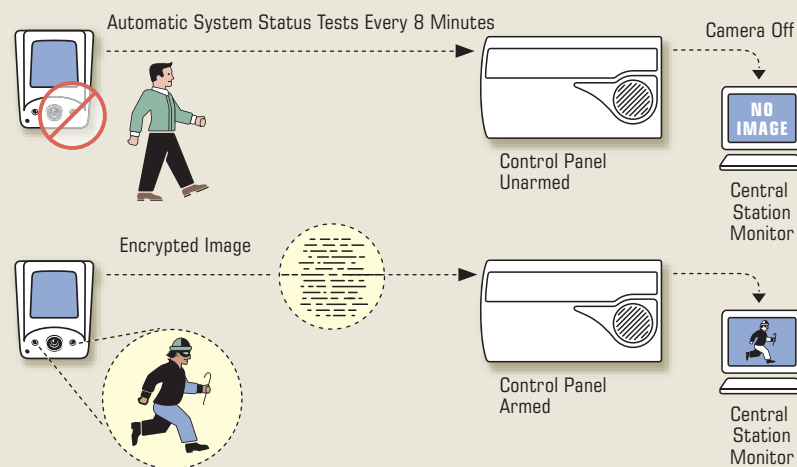

Archived Record The VIA-Pro maintains a complete video archive of all security events. You can look back and see exactly what happened after any alarm event.

Privacy is Paramount

You can trust Videofied technology because it offers peace-of-mind while addressing privacy concerns unique to your home and your family. The camera is only ON during an alarm. The cameras do not record unless the system is armed and the motion detector is activated by an intruder.

You Control the Camera The camera can only be activated if the security system is armed by you – and only if the motion detector triggers an alarm. If the system isn't armed, there can be no video. If there is no alarm, the camera remains OFF. You are in complete control.

Powerful Encryption Secure, military-grade AES encryption prevents snooping or hacking.

Designated Mapping For extra peace-of-mind, the P-Cam can be associated with another sensor, such as a window contact. So, you can set your system up so that the P-Cam arms only if the window contact sensor is activated. For example, if you want to monitor your child's bedroom, the P-Cam will operate if the child's window is compromised and the contact opened, not if your child gets up for a drink of water in the middle of the night.

Would you put a camera in your bedroom? You can with Videofied because the camera is on only during an alarm.

Detector Armed Camera On

Security With Style

All components feature a discreet, aesthetic appearance that blends in with any decor. The system is completely battery-operated so no wires are needed, meaning no drilling is needed to hide unsightly wiring. Installation is fast and easy, and VIA-Pro systems are ready to monitor in less than two hours.