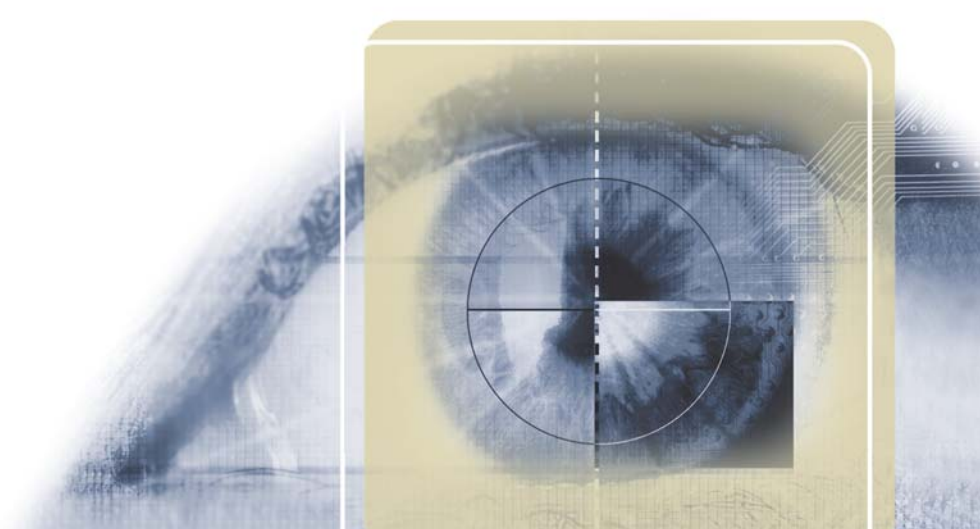

Technology That Stands Apart

The VIA-Pro system was developed using a variety of technological innovations, including advanced wireless, bi-directional RF communications technology. The motion sensor features advanced digital PIR (Passive InfraRed) technology integrated with a .2 lux camera and night vision illuminators for superior performance. When triggered, the camera captures video and compresses it as an MPEG file that is sent to the panel. The encrypted Videofied alarm is then sent to the central station.

Proven Performance

The VIA-Pro system was developed in Europe in response to strict laws that require visual verification of alarms – either by video or a security guard. Police response time for the Videofied alarms was significantly faster than those alarms verified by security guards. * 50,000 systems have been installed in Europe, and not a single false police dispatch or false alarm fine has been reported.

*Average response times for alarms verified by security guards were 80 minutes. Videofied alarms response times were 7 minutes. RSIalarm makes no claims as to the actual police response times in your jurisdiction.

Motion and Field of View Absolutely Synchronized

RSIalarm, Inc. – Manufacturer
202 East Golden Lake Circle
Minneapolis, Minnesota 55014
877-206-5800
www.videofied.com

Do you have the vision
to get **videofied?**

Videofied (vid-e-o-fied) v.,v. tr. To make secure, as:
a. To enable expedited police response to verified crime.
b. To safeguard homeowner privacy with video alarm verification. **c.** To strengthen and secure a dwelling with S²VIEW technology. **d.** To monitor with a camera activated only during an alarm.