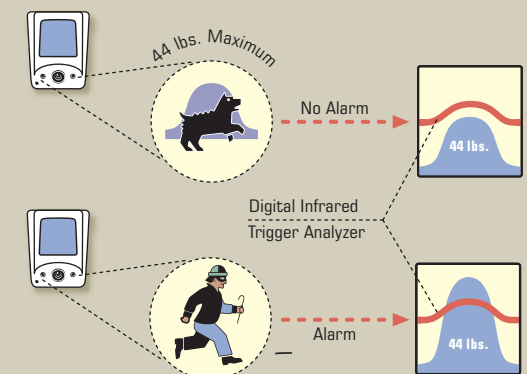

Camera On

Pet Immunity Don't worry about your pet triggering an alarm. The system employs digital signal processing that distinguishes between pet and human forms. The VIA-Pro ignores pets because it recognizes their heat signature.