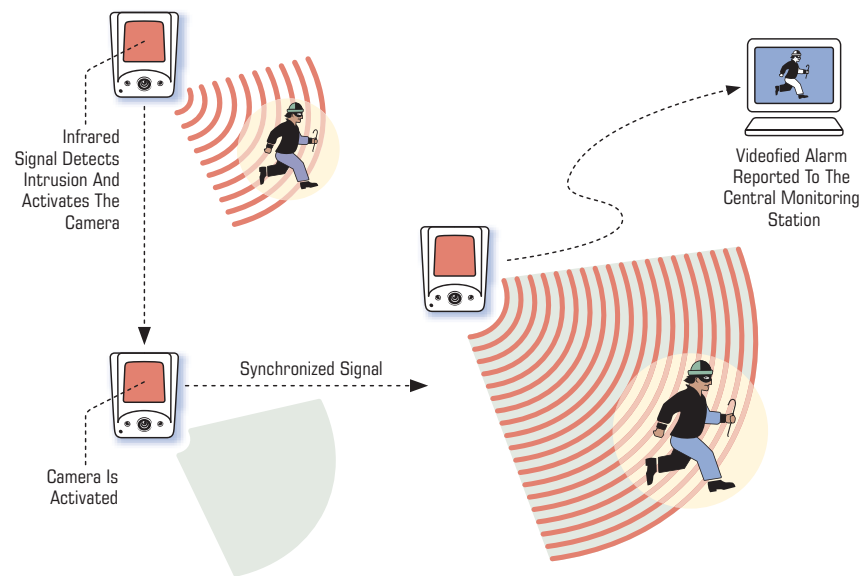

Technology That Stands Apart

The VIA-Pro system was developed using a variety of technological innovations, including advanced wireless, bi-directional RF communications technology. The motion sensor features advanced digital PIR (Passive InfraRed) technology integrated with a .2 lux camera and night vision illuminators for superior performance. When triggered, the camera captures video and compresses it as an MPEG file that is sent to the panel. The encrypted Videofied alarm is then sent to the central station.

Proven Performance

The VIA-Pro system was developed in Europe in response to strict laws that require visual verification of alarms – either by video or a security guard. Police response time for the Videofied alarms was significantly faster than those alarms verified by security guards. * 50,000 systems have been installed in Europe, and not a single false police dispatch or false alarm fine has been reported.

*Average response times for alarms verified by security guards were 80 minutes. Videofied alarms response times were 7 minutes. RSIalarm makes no claims as to the actual police response times in your jurisdiction.

Motion and Field of View Absolutely Synchronized

RSIalarm, Inc. – Manufacturer
202 East Golden Lake Circle
Minneapolis, Minnesota 55014
877-206-5800
www.videofied.com

Do you have the vision
to get **videofied?**

Videofied (vid-e-o-fied) v.,v. tr. To make secure, as:
a. To enable expedited police response to verified crime.
b. To safeguard homeowner privacy with video alarm verification. **c.** To strengthen and secure a dwelling with S²VIEW technology. **d.** To monitor with a camera activated only during an alarm.